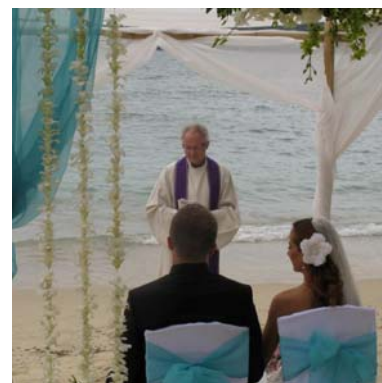

One focal point of our ministry is **Bangkok**: Based in our Gemeindehaus we celebrate worship services at the first and third sunday of the month, followed by a fellowship coffee hour. Also Confirmations classes take place in Bangkok Gemeindehaus, between September and May of every year.

Another focal point of our ministry is **Pattaya**: Since 2011 based in the "Begegnungszentrum" (Meeting Center) we are serving predominantly german speaking retired people, now living in Thailand "fulltime" or "part time". We have worship service every second and last Sunday of the month, followed by a fellowship coffee hour. From Tuesday to Saturday afternoon we offer consulting, bible study, conversation circles on theological, social or political issues and opportunity to meet other people in our Pattaya Meeting Center coffee shop.

German Protestant Church also offers worship services at **Vientiane/Laos** and **Phnom Penh/Kambodscha** on regular base.

July 2016

German Protestant Church in Thailand
125/1 Soi Sitthi Prasat, Rama IV Road
Thung Mahamaek, Sathorn, Bangkok 10120

E-Mail: ev.kirche.th@gmail.com

Internet: www.die-bruecke.net

Carsten Körber, Pastor (Mr.)

Mobile: +66 (0) 8 1815 9140

Mobile: +66 (0) 6 4306 4746